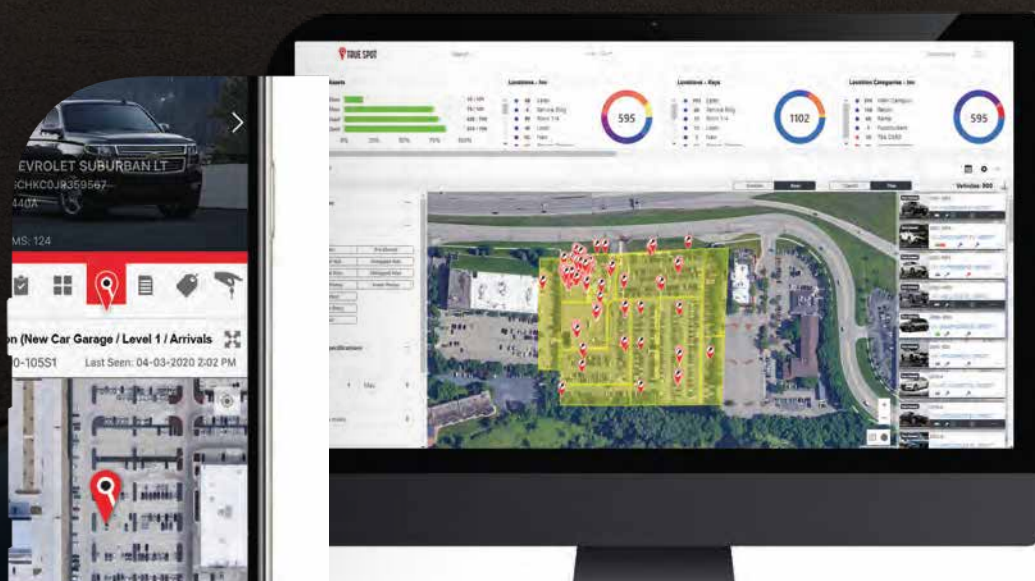

TRUE SPOT

It Starts with Location...

Your entire front-line operations, now fully integrated and digitized into one powerful dashboard.

- Instant location of Cars, Keys, Plates and more
- Expedite and automate opening and closing procedures
- Reduce customer friction points and undue waiting
- Real-time lot management and floor-planning
- Theft detection
- Fast track floor plan audits and online photos
- Extensive integrations with Inventory, GPS, and Key machine partners to make LM360 your total operations hub

LOT MANAGEMENT 360™

Discover how Geo-Intelligence drives efficiency and savings!

truespot.com

| 866-756-6656